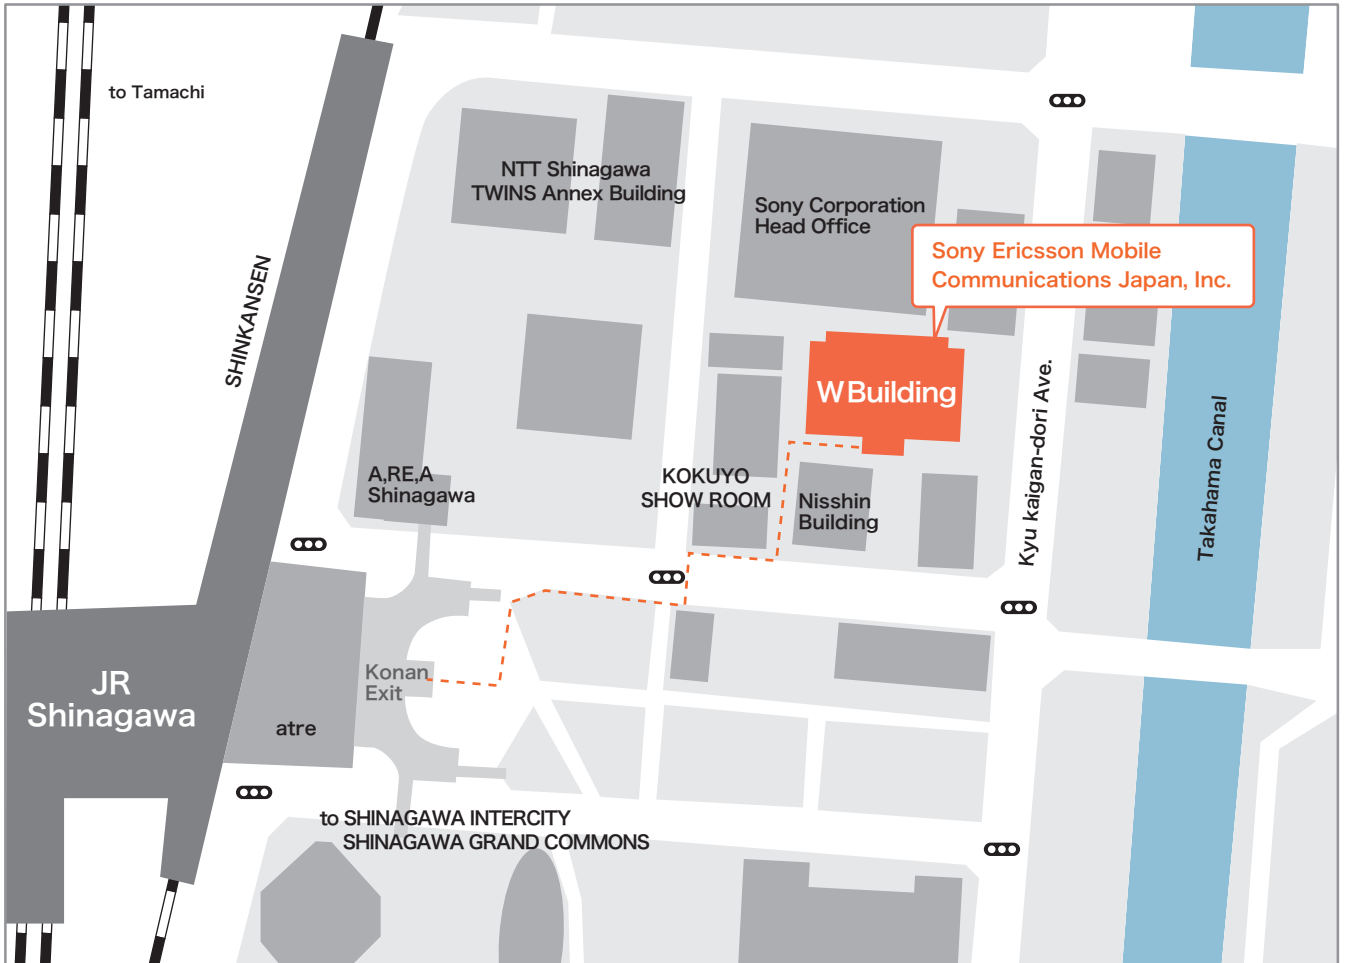

Sony Ericsson

Access Map

Sony Ericsson Mobile Communications Japan, Inc.

W Building 1-8-15
Konan, Minato-ku, Tokyo, 108-0075 Japan

5 minutes walk from JR Shinagawa Station Konan Exit.